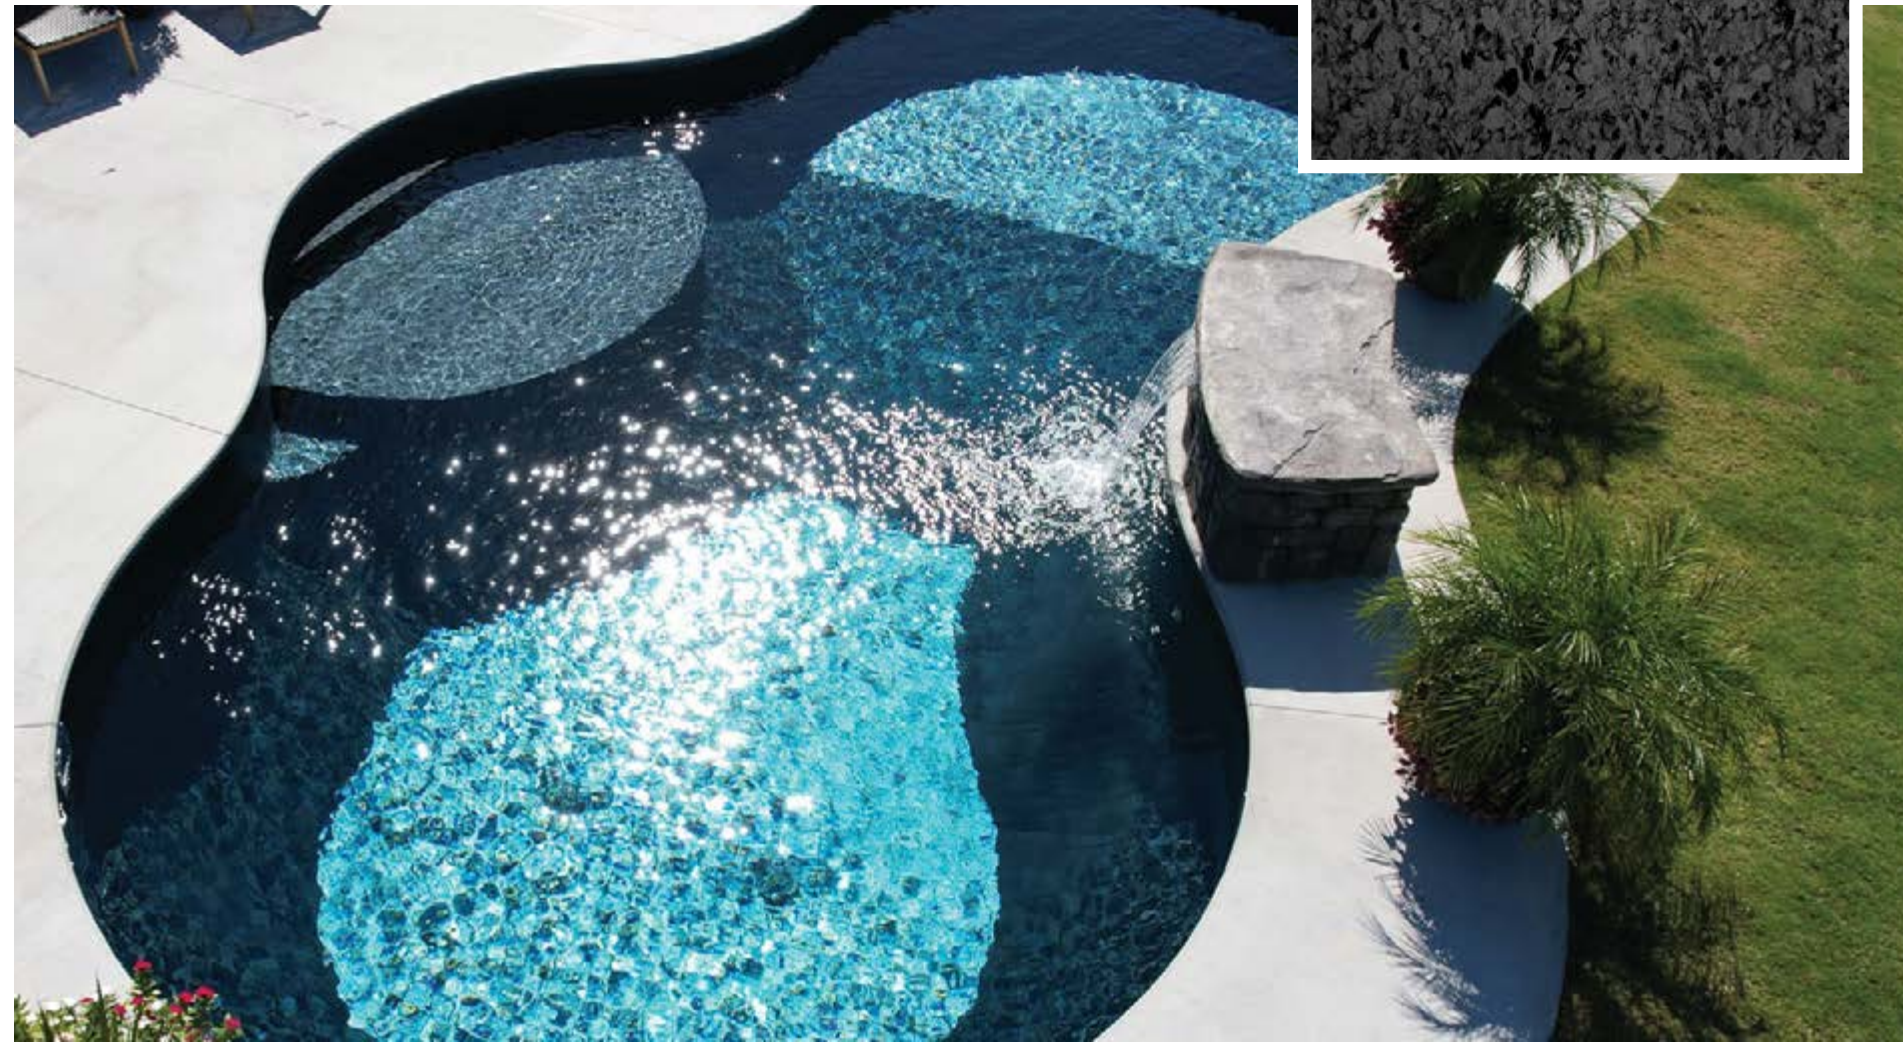

PLATINUM ONYX

PearlEssence®
LOOP-LOC® EXCLUSIVE LUXURY LINER

This PearlEssence® pattern will dress your oasis in sleek and silvery tones; a shimmering, sophisticated look that perfectly matches pool aesthetics to those of fine couture.

Black Base / Available in 28 mil.
Platinum Onyx Textured Step/Bench Available

ROYAL NAVY

Glistening Palms

EMBOSSED COLLECTION
LOOP-LOC® EXCLUSIVE LUXURY LINER

Glistening Palms, infused with blue PearlEssence® inks, convey the sparkle and illusion of motion. You can practically hear the soothing rustle of palm leaves in the breeze.

Navy Blue Base / Available in 28 mil.
Fully Textured