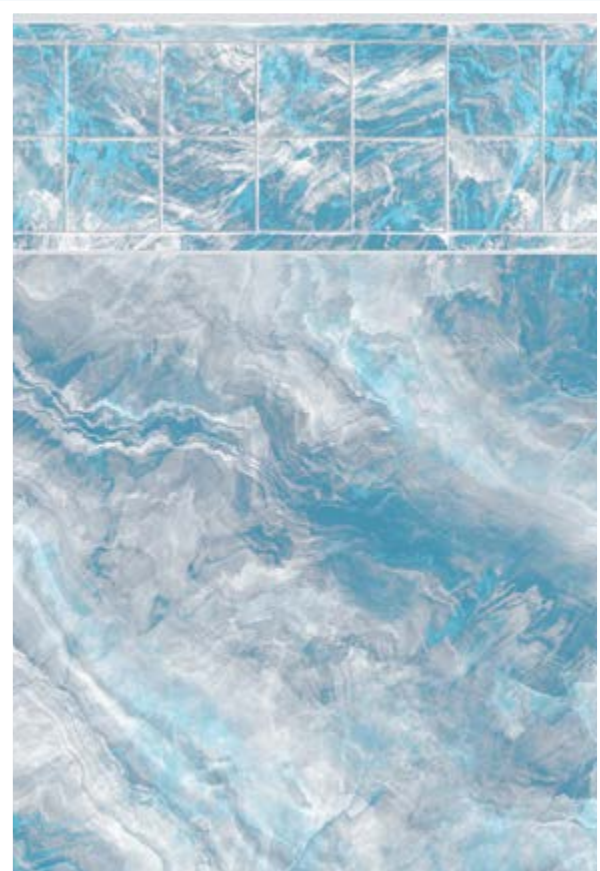

Palm Springs Textured Step/Bench Available

Tote Bag

Float Cover

glamorous

AZUL

with Cristalita Marble Bottom

PearlEssence®

Embrace the enchanting design of Azul border tile with Cristalita Marble floor. It captures the serene Azul tones combined with intricate swirls of gray and white, reflective of the shoreline. Immerse yourself in the charm of coastal sophistication, and bring seaside charm to your outdoor sanctuary.