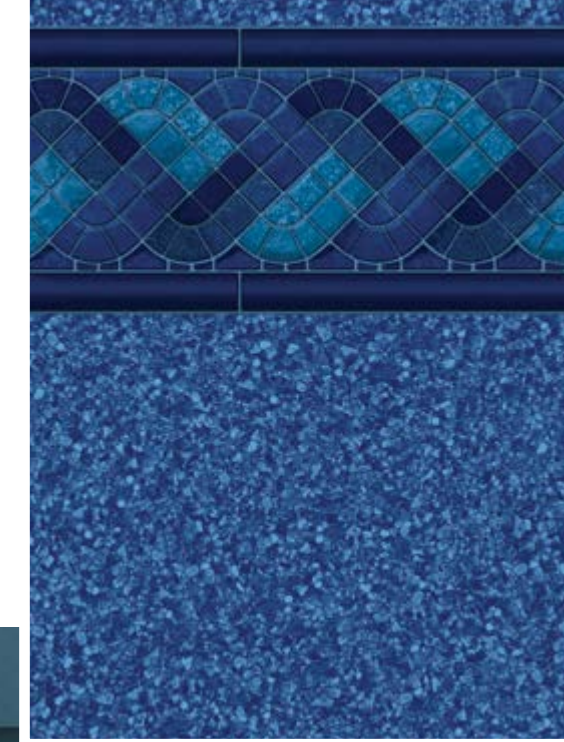

SAG HARBOR

with Blue Beach Pebble Bottom

CHERISHED LOOP-LOC® FAVORITES

The style is simple and serene...just like the Long Island destination for which it's named.

Dark Blue Base / Available in 20 & 28 mil.
Blue Beach Pebble Textured Step/Bench Available
Blue Beach Pebble All Over Wall Print Available