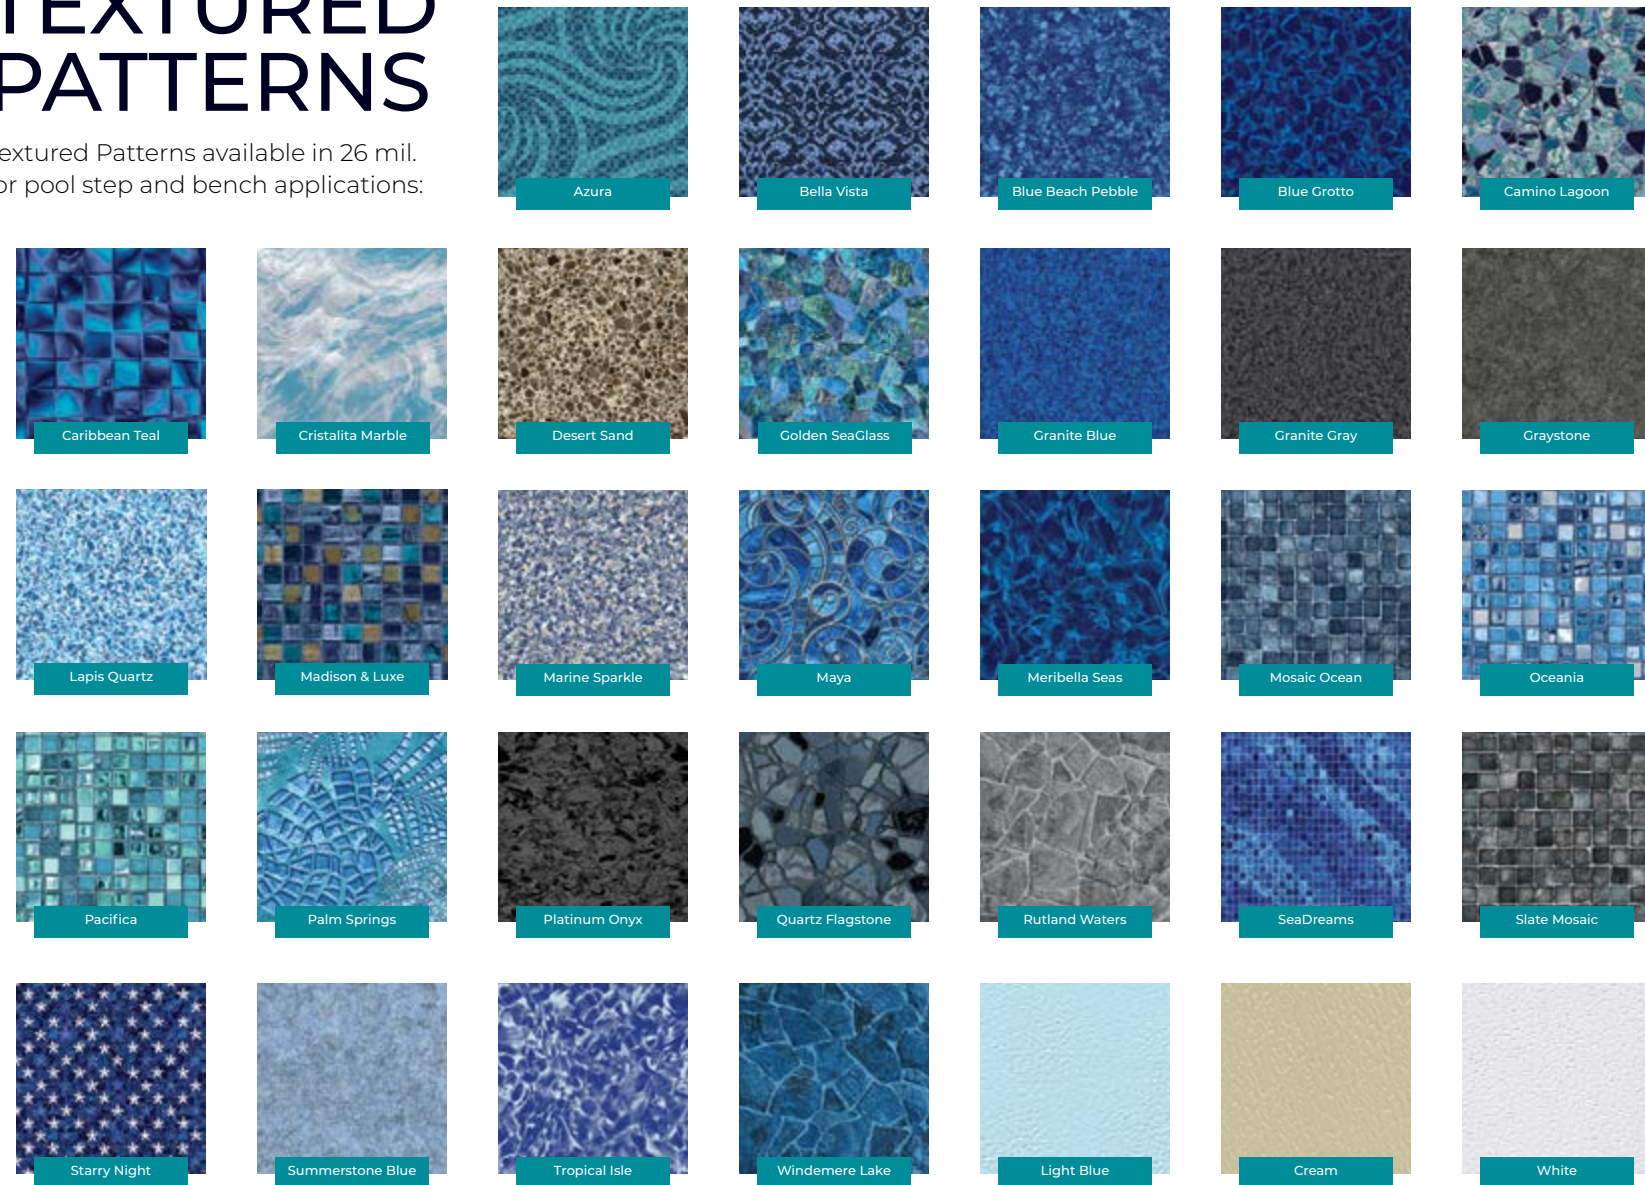

Float away in a dreamy ocean of deep cobalt and swirling cerulean blues where eternity meets timelessness.

Indigo Blue Base / Available in 20 & 28 mil.
Meribella Seas Textured Step/Bench Available
Meribella All Over Wall Print Available

Dark Gray Base / Available in 28 mil.

Granite Gray Textured Step/Bench Available

GRAYSTONE

GUNITE LINER SERIES

European Gray Base / Available in 28 mil.

Graystone Textured Step/Bench Available

SUMMERSTONE BLUE

GUNITE LINER SERIES

Pale Blue Base / Available in 28 mil.

Summerstone Blue Textured Step/Bench Available

TEXTURED PATTERNS

Textured Patterns available in 26 mil. for pool step and bench applications:

Solid Patterns

Arctic White / Available in 28 mil. only.	European Blue / Available in 28 mil. only.	Light Gray / Available in 28 mil. only.
Montauk Blue / Available in 20 & 28 mil.	Steel Gray / Available in 20 mil. only.	Tan / Available in 30 mil. only.