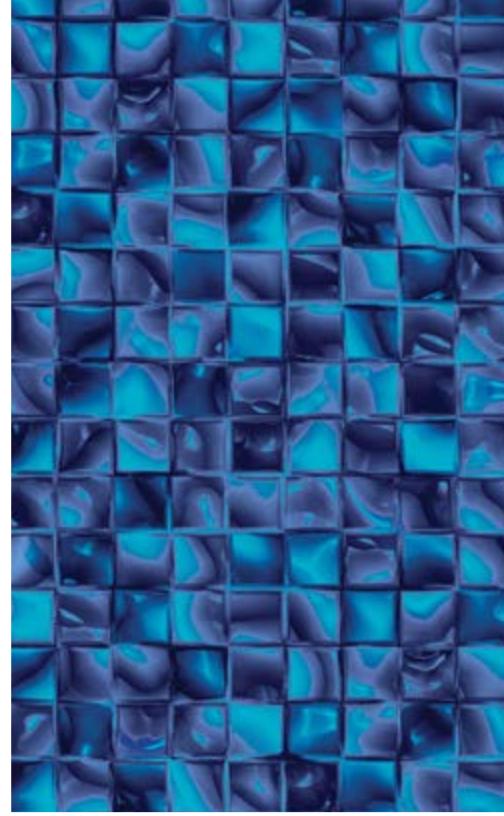

CARIBBEAN TEAL

CHERISHED LOOP-LOC® FAVORITES

Immerse yourself in the signature color of peaceful and serene seas. Give a teal Caribbean feel to any pool. Squares are 2"x 2".

Electric Teal Base / Available in 20 & 28 mil.
Caribbean Teal Textured Step/Bench Available

CAPRI

with Blue Grotto Bottom

CHERISHED LOOP-LOC® FAVORITES

The Blue Grotto on the magical Isle of Capri creates breathtaking hues of blue light as the sun bursts through its waters. Now you can bring that magic home.

Electric Blue Base / Available in 20 & 28 mil.
Blue Grotto Textured Step/Bench Available
Blue Grotto All Over Wall Print Available