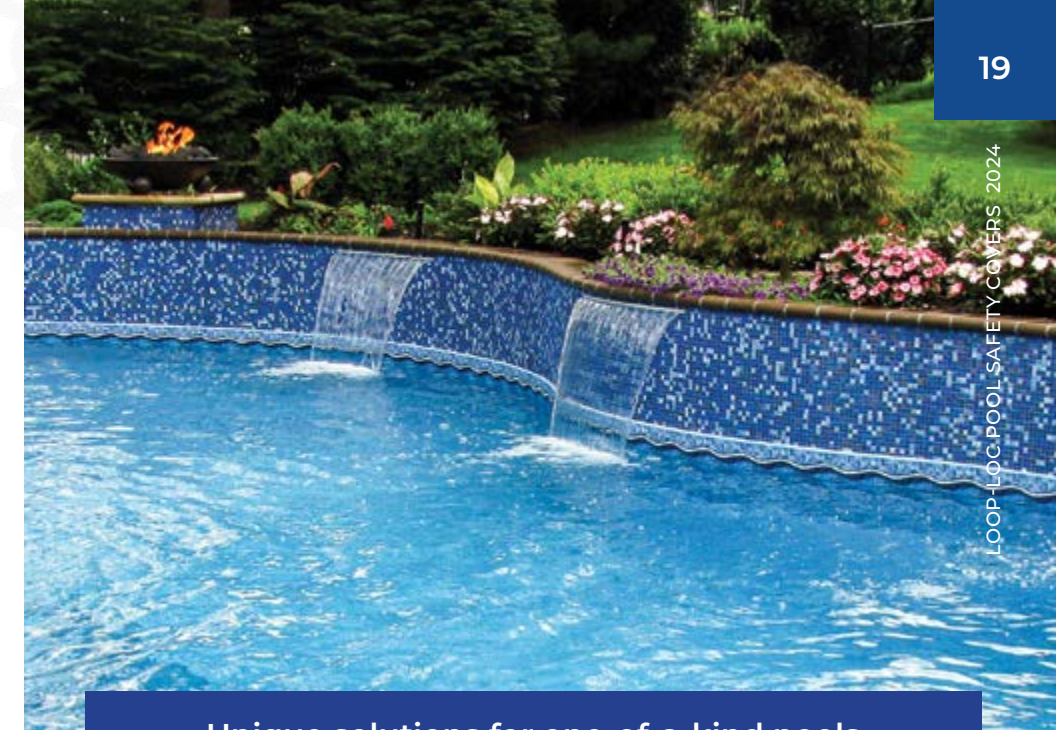

Unique solutions for one-of-a-kind pools