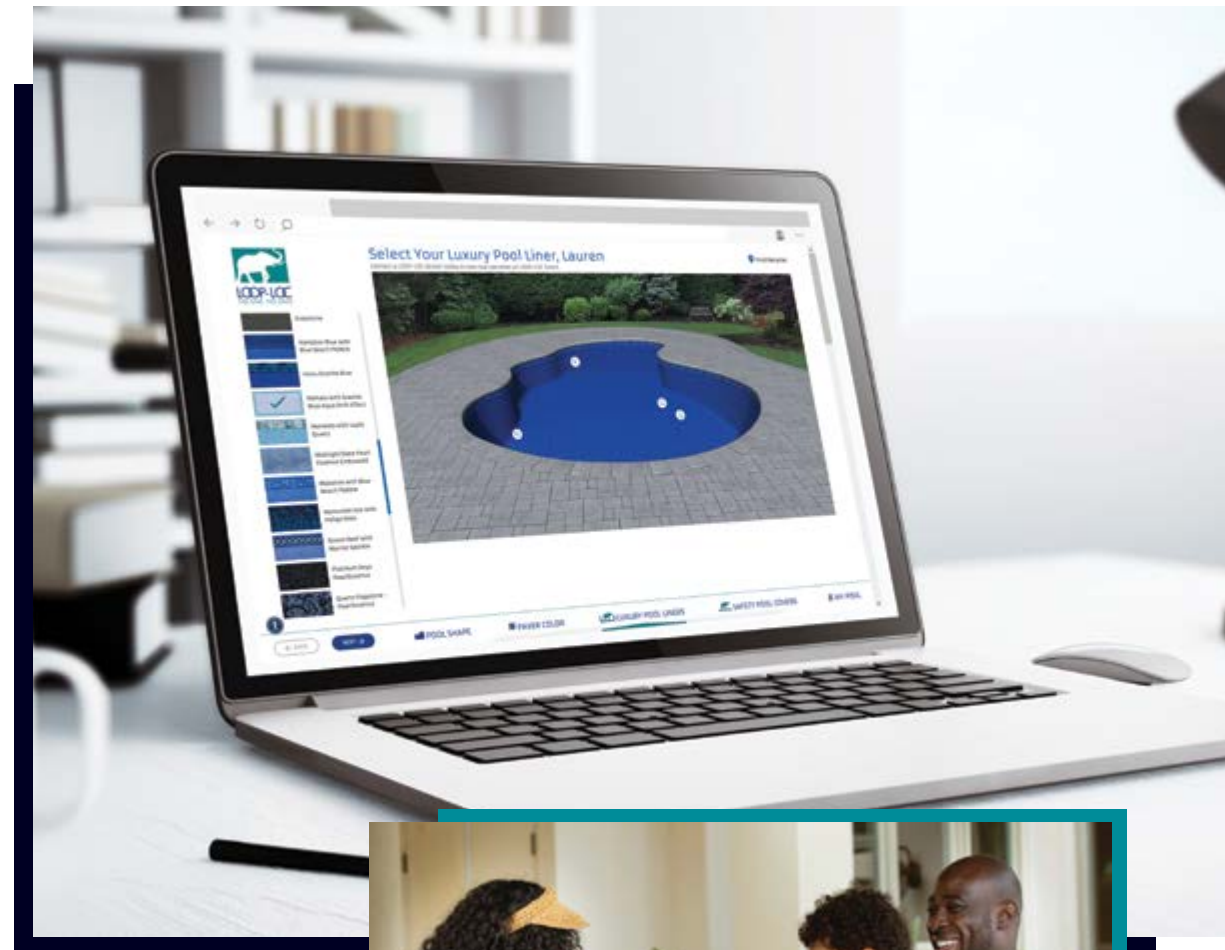

Meet Mirage®

Visualize the pool of your dreams!

Now you can see how any LOOP-LOC luxury liner or pool cover will look on your pool with our new online pool visualizer.

Choose your pool shape, paver color, liner pattern, or cover color. Try as many variations as you like to bring the pool of your dreams to life. You can even share the final product on social media.

Scan the QR Code to start visualizing your dream backyard today!

looploc.com/mirage