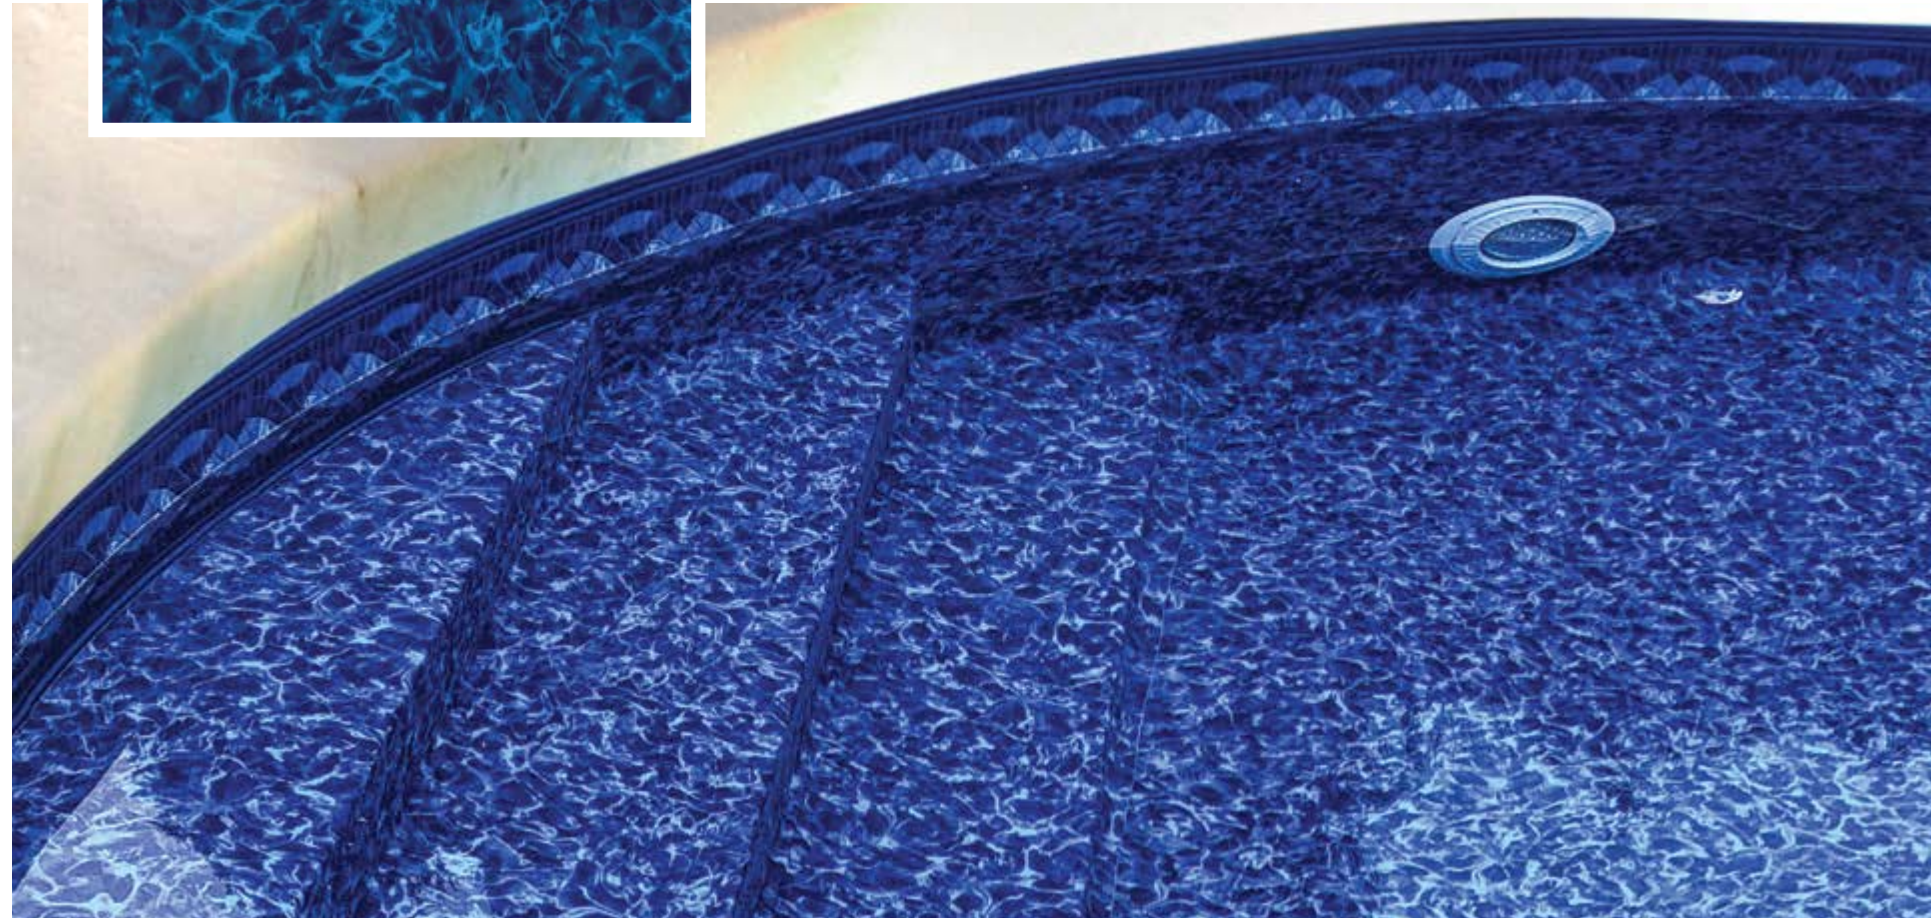

Dark Blue Base / Available in 20 & 28 mil.
Blue Beach Pebble Textured Step/Bench Available
Blue Beach Pebble All Over Wall Print Available

serene

ETERNITY

with Meribella Seas

CHERISHED LOOP-LOC® FAVORITES

Float away in a dreamy ocean of deep cobalt and swirling cerulean blues where eternity meets timelessness.

Indigo Blue Base / Available in 20 & 28 mil.
Meribella Seas Textured Step/Bench Available
Meribella All Over Wall Print Available