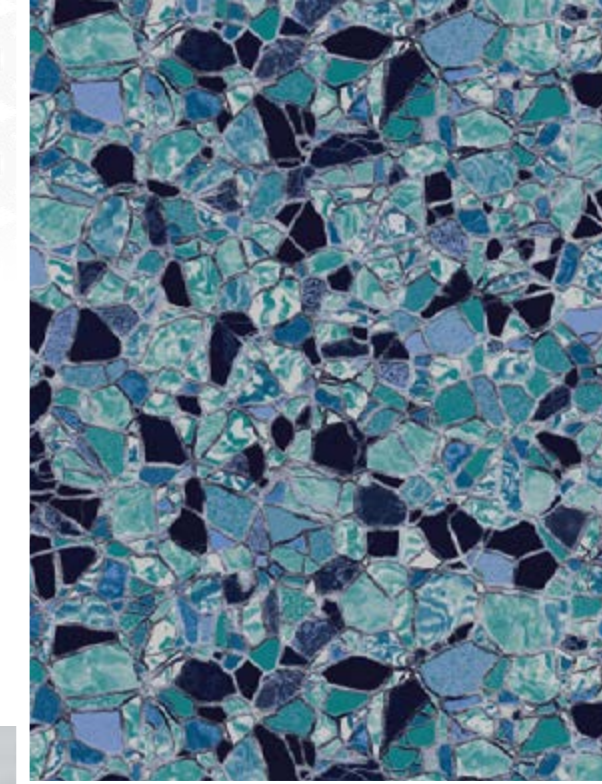

QUARTZ FLAGSTONE

PearlEssence®

A unique interpretation in this incredible recreation of a hand-laid flagstone walkway. Infused with blue iridescent inks, it's a boldly different PearlEssence® pattern.

Dark Gray Base / Available in 28 mil.
Quartz Flagstone Textured Step/Bench Available

CAMINO LAGOON

PearlEssence®

LOOP-LOC® EXCLUSIVE LUXURY LINER

An extraordinary collage of blue and teal abstract designs truly makes this PearlEssence® selection unique, as it offers an aura that is simultaneously intriguing and meditative.

Light Gray Base / Available in 28 mil.
Camino Lagoon Textured Step/Bench Available