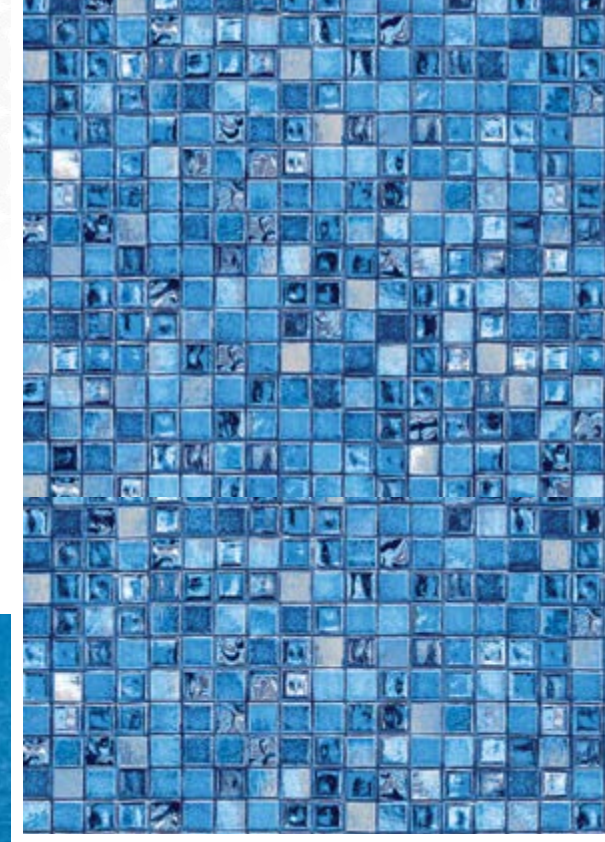

OCEANIA

PearlEssence®
LOOP-LOC® EXCLUSIVE LUXURY LINER

The jeweled tones of our light-refracting PearlEssence® tile pattern bring an added luster and a spa-like quality to your indulgent oasis.

White Base / Available in 20 & 28 mil.
Oceania Textured Step/Bench Available