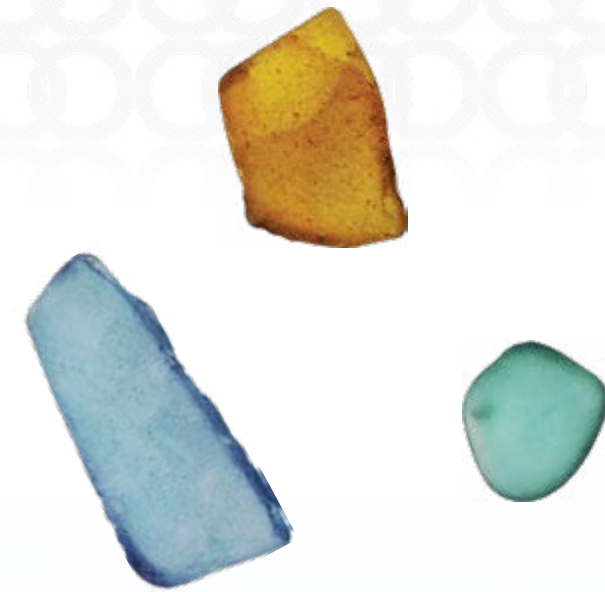

glistening