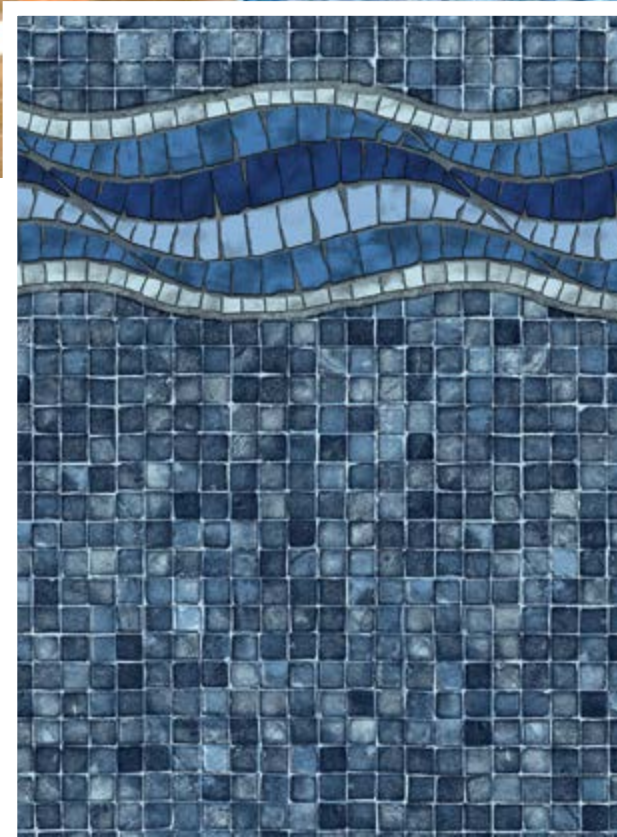

BALI

with Mosaic Ocean Bottom

CHERISHED LOOP-LOC® FAVORITES

An island paradise of pristine beaches, refreshing ocean breezes and cascading waters are brought to life in your backyard.

Light Blue Base / Available in 20 & 28 mil.
Mosaic Ocean Textured Step/Bench Available
Mosaic Ocean All Over Wall Print Available

SANTA FE

with Mosaic Ocean Bottom

CHERISHED LOOP-LOC® FAVORITES

Bring a bold statement of style to any pool by evoking the charm and sophistication of Santa Fe, and pay homage to the sun gods of the Southwest.

Light Blue Base / Available in 20 & 28 mil.
Mosaic Ocean Textured Step/Bench Available
Mosaic Ocean All Over Wall Print Available