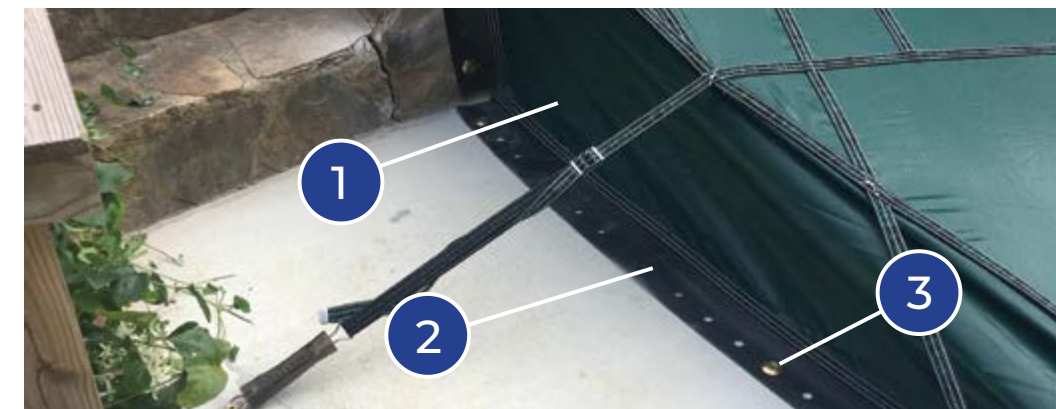

1. Triangular flap of mesh materials sewn to underside of cover.
2. Extrusion with multiple anchoring locations sewn to flap where it meets deck and raised obstruction.
3. Standard LOOP-LOC hardware installed at approximately 3' intervals, secures flap to deck and obstruction.