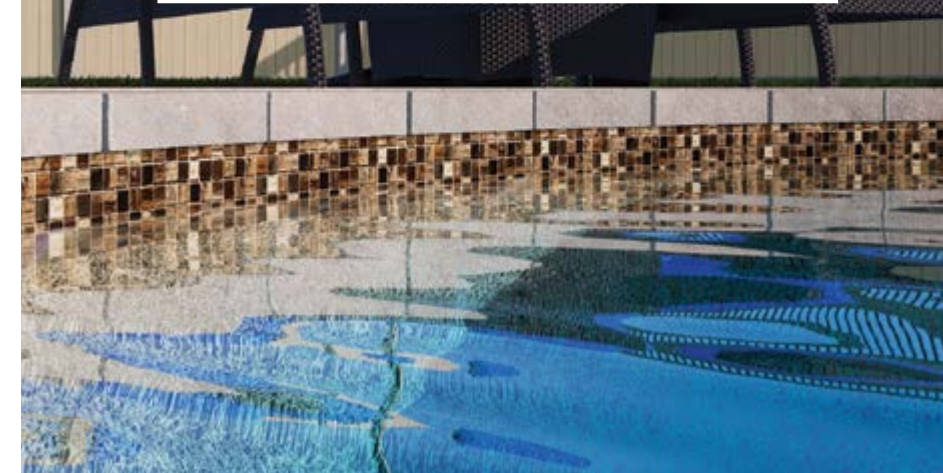

BRONZED COCOA

with Desert Sand

LOOP-LOC® EXCLUSIVE LUXURY LINER

Earthy, luxurious, and smooth. Our Bronzed Cocoa pattern perfectly melds rich browns with warm tans to give your pool an elevated and natural look.

Tan Base / Available in 28 mil.

Desert Sand Textured Step/Bench Available

Desert Sand All Over Wall Print Available in 28 mil.