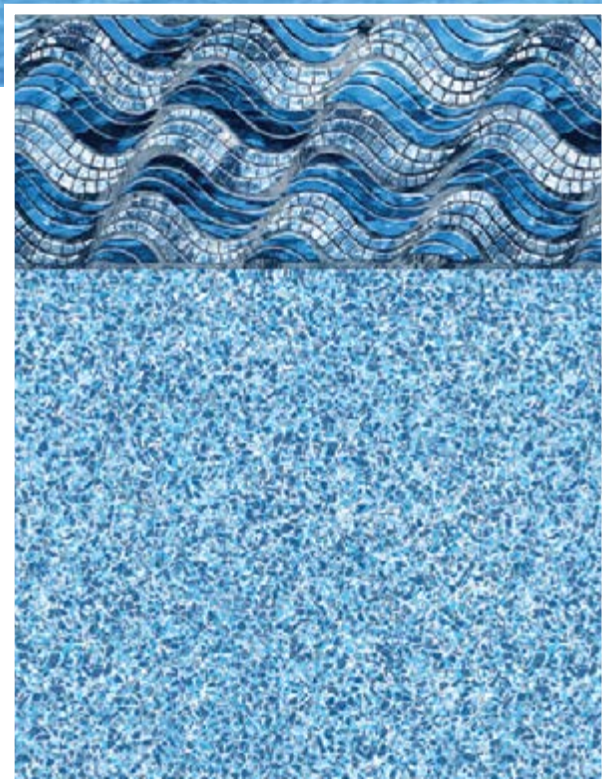

BENGAL BAY

with Lapis Quartz Bottom

LOOP-LOC® EXCLUSIVE LUXURY LINER

Drift along on the gentle lapping waves of Bengal Bay and dream of exotic destinations where crystal blue waters await and jewel-tone lapis quartz glistens below the surface.

White Base / Available in 20 & 28 mil.
Lapis Quartz Textured Step/Bench Available
Lapis Quartz All Over Wall Print Available

MANDALA

with Lapis Quartz Bottom

LOOP-LOC® EXCLUSIVE LUXURY LINER

Symbolizing the infinite and never-ending through stunning mandalas — and with the wisdom and strength of the elephant — our Mandala design captures a mosaic of spiritual grace that's peerless and incomparable.

White Base / Available in 28 mil.
Lapis Quartz Textured Step/Bench Available
Lapis Quartz All Over Wall Print Available

harmonious