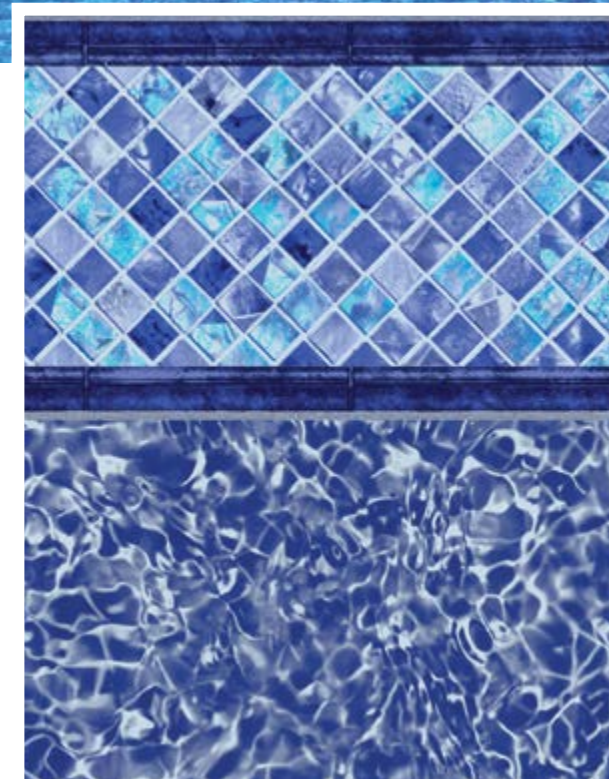

TRANQUILITY

with Tropical Isle

CHERISHED LOOP-LOC® FAVORITES

Escape to the tranquil embrace of your own private paradise as the vibrant tropical motifs surround you. Let every swim become a journey to the heart of relaxation, and let your pool transport you to a tropical haven where dreams come true.

Pale Blue Base / Available in 20 & 28 mil.
Tropical Isle Textured Step/Bench Available
Tropical Isle All Over Wall Print Available

SAG HARBOR

with Blue Beach Pebble Bottom

CHERISHED LOOP-LOC® FAVORITES

The style is simple and serene...just like the Long Island destination for which it's named.

Dark Blue Base / Available in 20 & 28 mil.
Blue Beach Pebble Textured Step/Bench Available
Blue Beach Pebble All Over Wall Print Available

serene