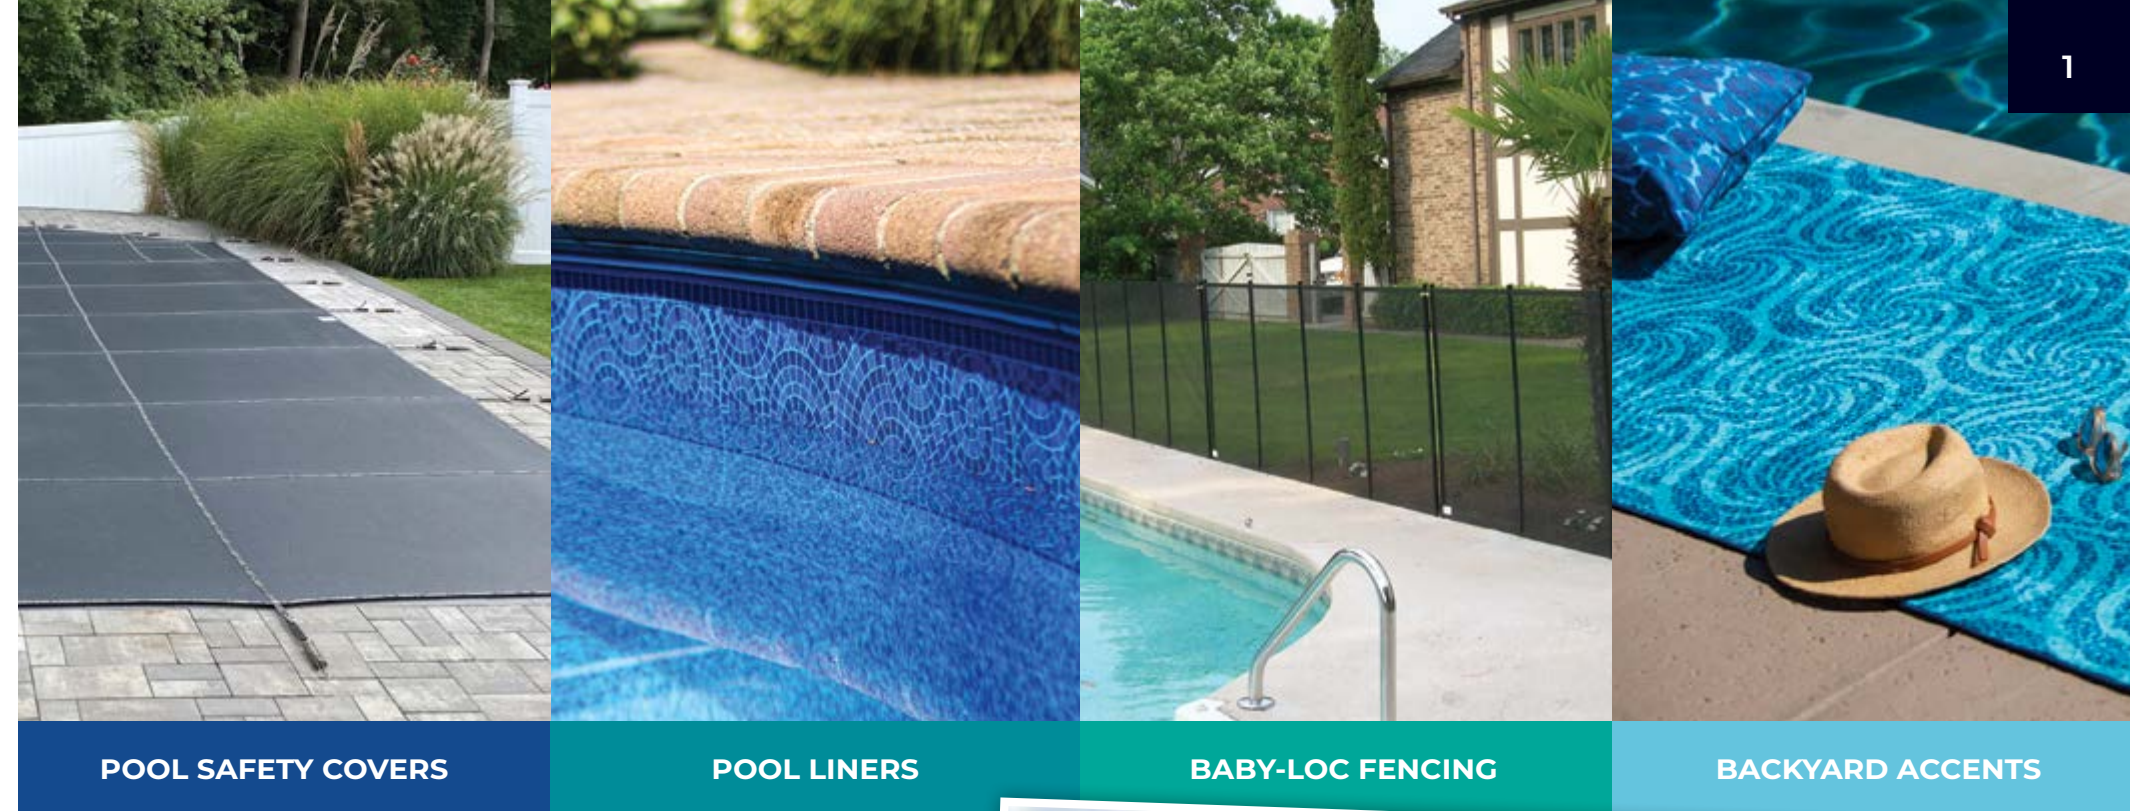

LOOP-LOC also takes the lead in bringing the safety issue to the forefront for consumers. For years, the industry considered safety a negative to be avoided. But by bringing safety to the front and center of LOOP-LOC advertising, the company showed that it could be a positive. The result was one of the most recognized advertising campaigns in the history of the pool and spa industry: "Bubbles the Elephant."

Under LeeAnn's guidance LOOP-LOC is now not only a leader in the Safety Pool Cover industry, but has re-invented the in-ground vinyl liner industry by producing some of the most luxurious and innovative liner patterns available in the market today, all of which are made with CFFA certified vinyl for chemical safety and certified performance and durability standards. LOOP-LOC Luxury Liners are primarily exclusive patterns that cannot be found anywhere else in the world. LeeAnn has also been awarded a number of patents from solid safety swimming pool covers, to cover treatments and fencing products.

When Bill Donaton passed away in 2002, the industry lost a great leader and pioneer. But LOOP-LOC's focus on its mission is as strong as ever. In fact, the banner reading, "The quality of the cover you make today can save a life tomorrow." that Bill hung in the beginning still hangs in the LOOP-LOC plant to this day.

Thank you for trusting us with the safety of your family for over forty-six years.

Made in the USA