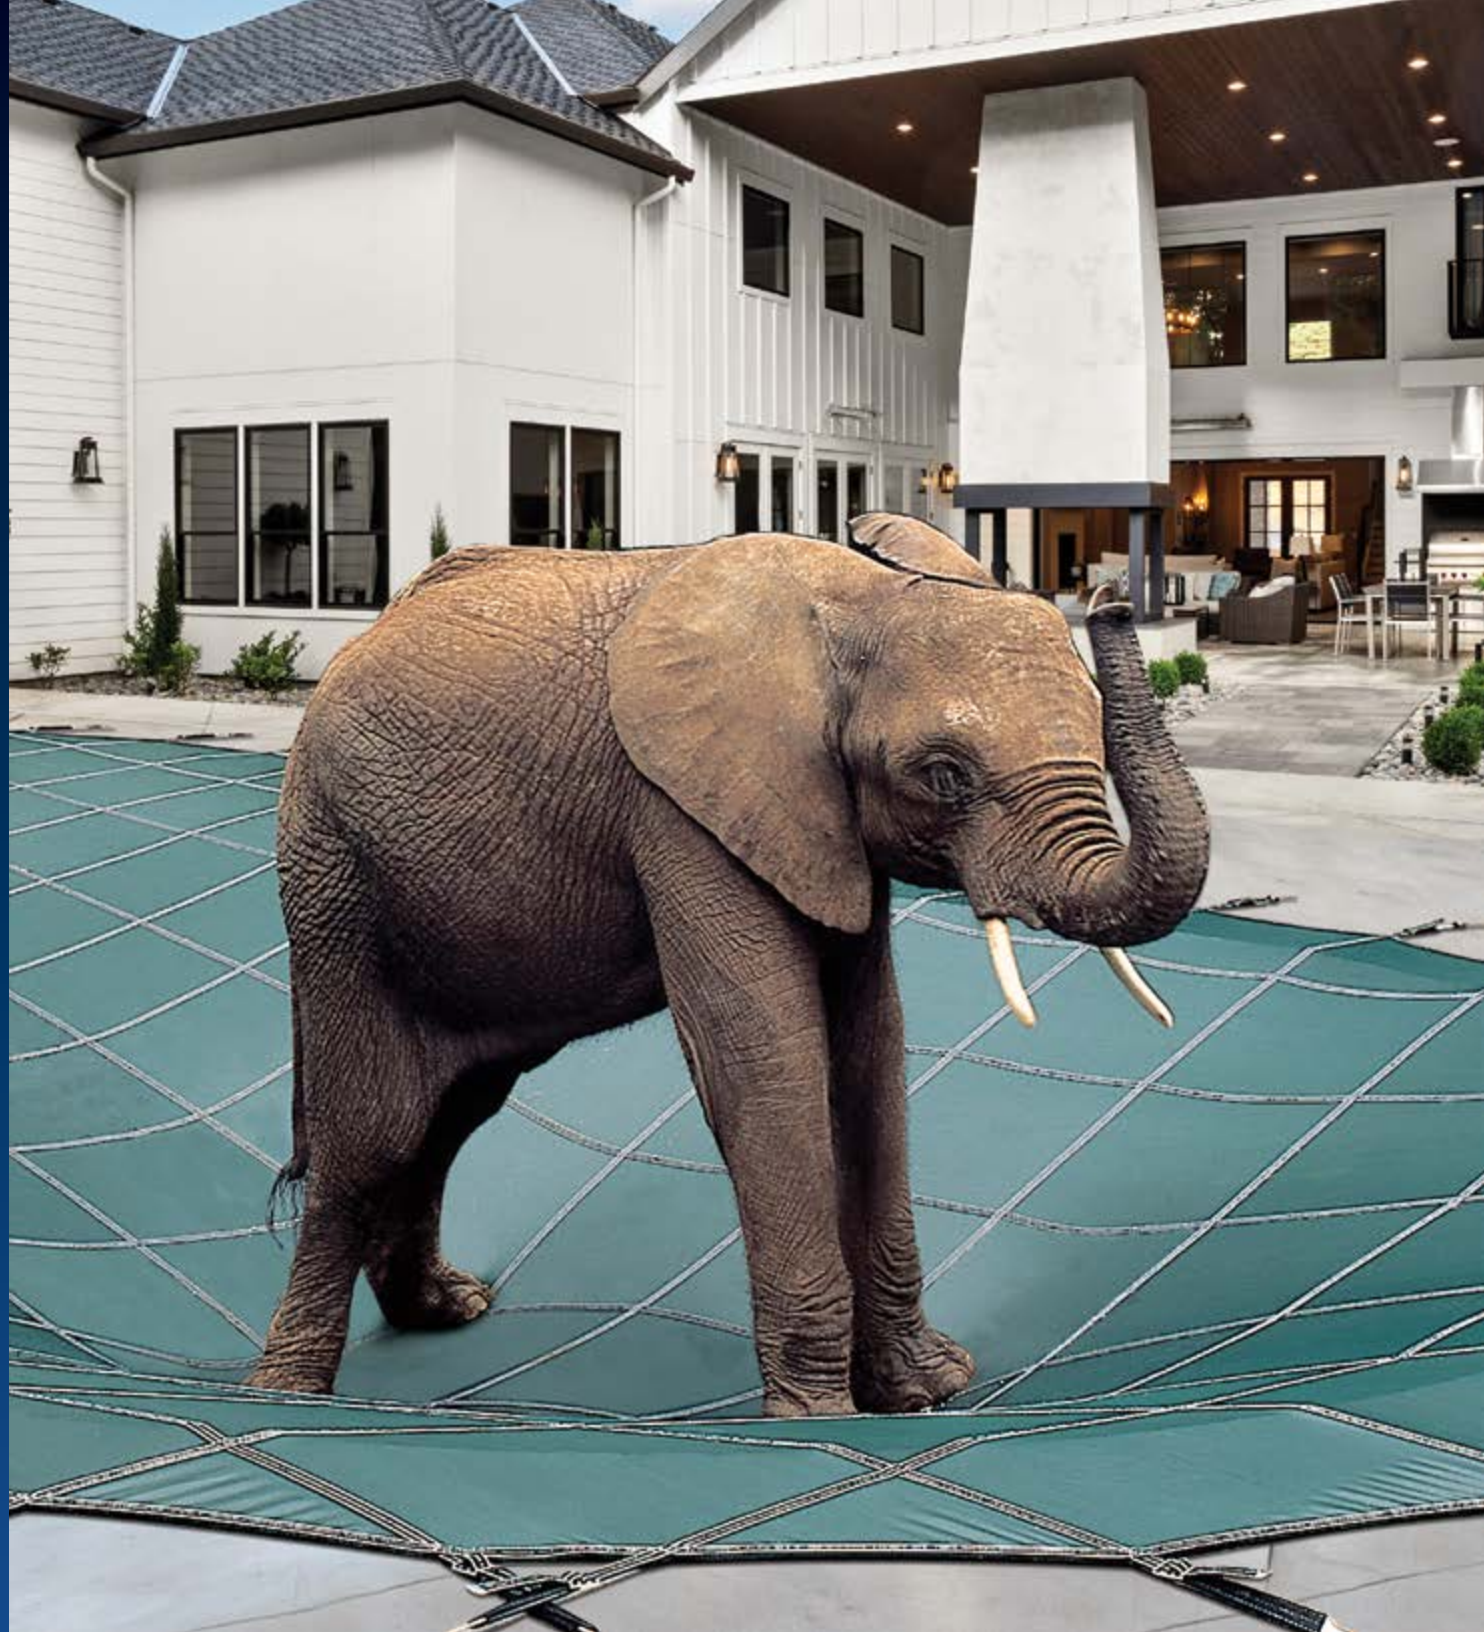

2024 LOOK BOOK

LOOP-LOC[®]
THE ONE. THE ONLY.

#AskForTheElephant

Manual Safety Cover
In accordance with
ASTM Standard F 1346-91

Made in the USA

A TRACK RECORD OF TRUST & SAFETY

In 1978, Bill Donaton founded LOOP-LOC with five employees. In 2001, Bill's daughter, LeeAnn Donaton took over as President & CEO, and today LOOP-LOC boasts a 200,000 square foot headquarters in Hauppauge, New York with over 300 employees.

Bill continued to make safety improvements to LOOP-LOC covers. Most significant was LOOP-LOC's GAPGUARD® and SAFEDGE®, now known as CABLE-LOC™ Child Safety Intrusion Barriers, a plastic extrusion designed to close the gaps created where the edge of the cover meets a raised obstruction. For this breakthrough, he received U.S. Patent #4,982,457.

LOOP-LOC also takes the lead in bringing the safety issue to the forefront for consumers. For years, the industry considered safety a negative to be avoided. But by bringing safety to the front and center of LOOP-LOC advertising, the company showed that it could be a positive. The result was one of the most recognized advertising campaigns in the history of the pool and spa industry: "Bubbles the Elephant."