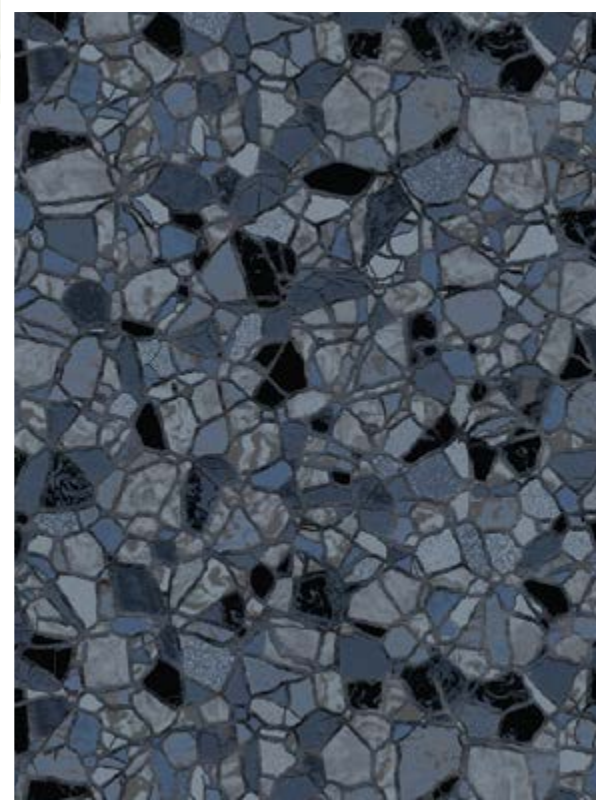

HDE Blue Base / Available in 28 mil.
Granite Blue Textured Step/Bench Available

QUARTZ FLAGSTONE

PearlEssence®

A unique interpretation in this incredible recreation of a hand-laid flagstone walkway. Infused with blue iridescent inks, it's a boldly different PearlEssence® pattern.