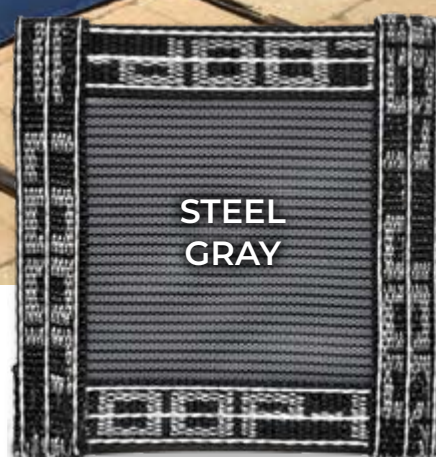

STEEL
GRAY

AQUA-XTREME®

Maximum light blocking.
Lightning-quick drainage.
Ultimate convenience.

Imagine opening your pool in the spring and having it look almost as clean as the day you closed it. That's what you can expect from Aqua-Xtreme "Virtually Solid" mesh safety covers by LOOP-LOC®.

Our ultimate light-blocking fabric deters algae growth and enables lightning-quick draining. Unlike other light blocking covers, Aqua-Xtreme drains up to 80 gallons per minute without clogging. The unique, new weave is extra durable to give you the complete peace of mind that comes with owning a LOOP-LOC safety swimming pool cover.

- Ultimate light blocking to deter algae growth
- Super-strong, quick-draining mesh
- 50% lighter than solid covers for easy handling
- Available in Hunter Green, Sapphire Navy, Mojave Brown and Steel Gray to complement your backyard decor

Manual Safety Cover
In accordance with
ASTM Standard F 1346-91

Made in the USA

Preview any LOOP-LOC Safety Cover
with our Mirage Pool Visualizer at
looploc.com/mirage