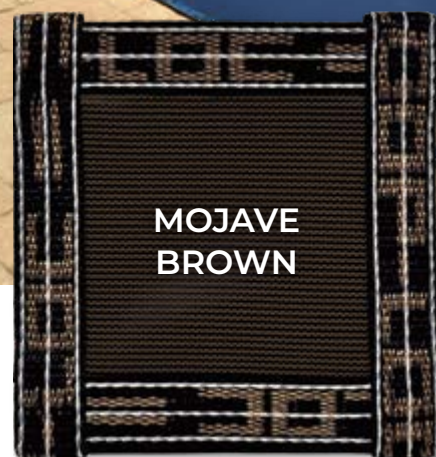

MOJAVE
BROWN