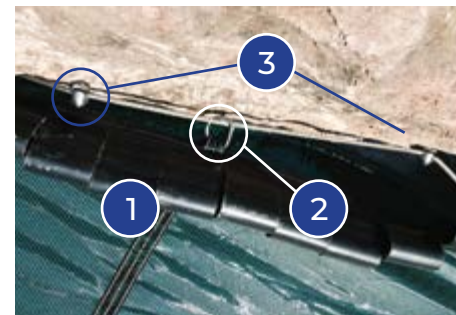

Customize Your
Pool Cover With:

A logo or monogram
(maximum 16'W x 150'L)

A high-resolution image
(at least 300dpi)

CABLE-LOC®

We've raised the bar on **raised wall installation**.

Installing LOOP-LOC® safety covers on pools with raised walls is now an easier and more beautiful experience. Our innovative patented Cable-Loc treatment features 33% fewer anchors, flexible anchor positioning for much faster installation, exceptional quality materials, and a sleek new look you will love!

1. New smaller-profile SAFEDGE® Safety Barrier is segmented to better adapt to walls.
2. Aircraft-quality stainless steel cable has 5,000 lb. break strength.
3. Maximum 18" anchor spacing.

PROTECT-A-GAP®