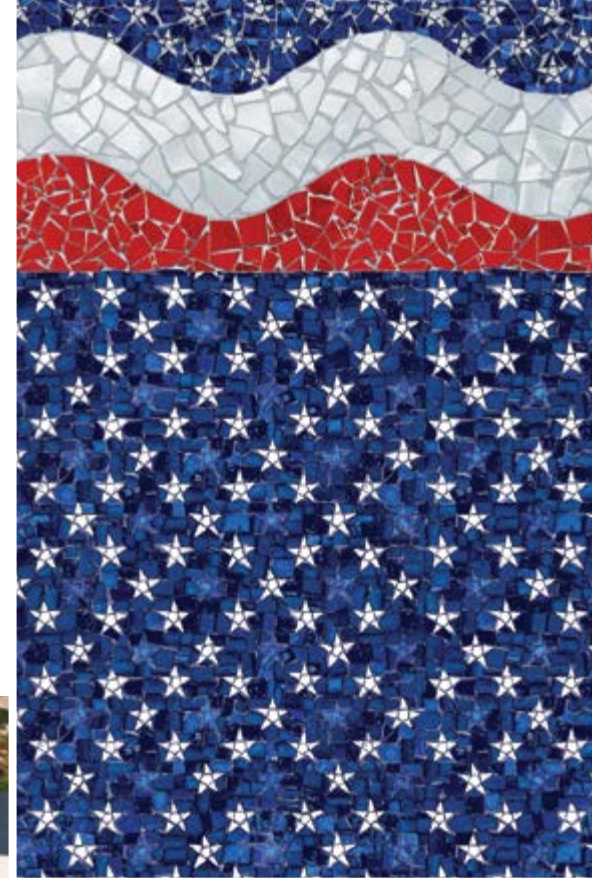

UNITED WAVES

w/ Starry Night

BOUTIQUE COLLECTION
LOOP-LOC® EXCLUSIVE LUXURY LINER

Float away in a bold, patriotic sea of red, white, and blue, where stars shine under the glistening water and colorful mosaic waves glide along the surface.

White Base / Available in 20 & 28 mil.
Starry Night Textured Step/Bench Available
Starry Night All Over Wall Print Available in 28 mil.